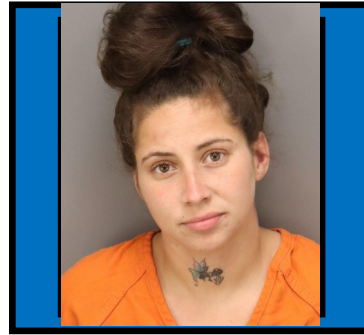

Current Arrests (From PCSO)

Individuals shown here are presumed innocent until proven guilty in a court of law

Name	Docket No.	Booking Date	Arresting Agency	
GONZALEZ ALEAGA, YE-SENIA SOFIA	1993679	4/14/2025 5:39:34 PM	LARGO POLICE DEPT.	
Address		City	State	Zip Code
8400 49TH ST N APT 1006		PINELLAS PARK	FL	33781
Race	Sex	DOB	Place of Birth	Arrest Age
HISPANIC	FEMALE	3/9/2003	CC	22
Eyes	Hair	Complexion	Height	Weight
BRO	BLK	XXX	504	135