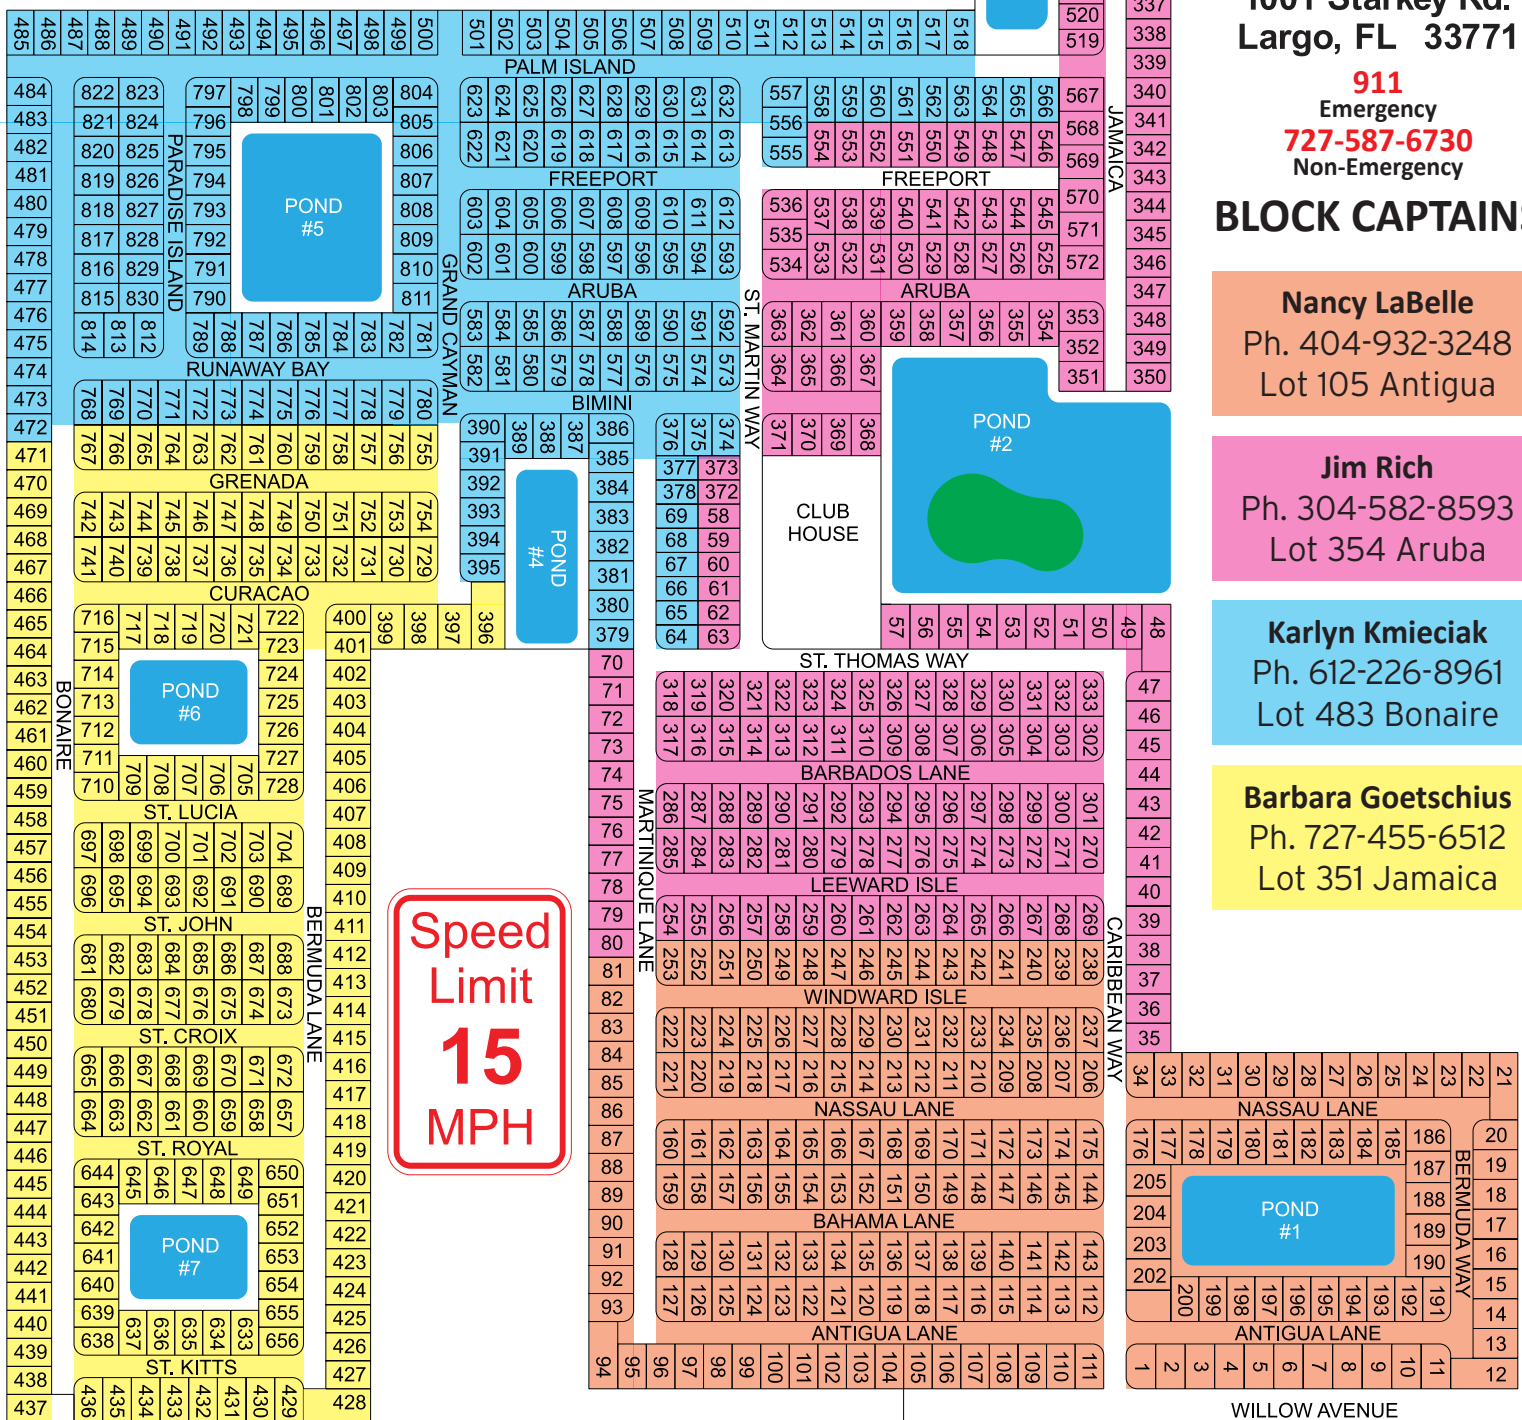

# NEIGHBORHOOD WATCH

Welcome to **PARADISE ISLAND**

**Speed Limit 15 MPH**

**Paradise Island**

Co-op, Inc.  
1001 Starkey Rd.  
Largo, FL 33771

**911**  
Emergency  
**727-587-6730**  
Non-Emergency